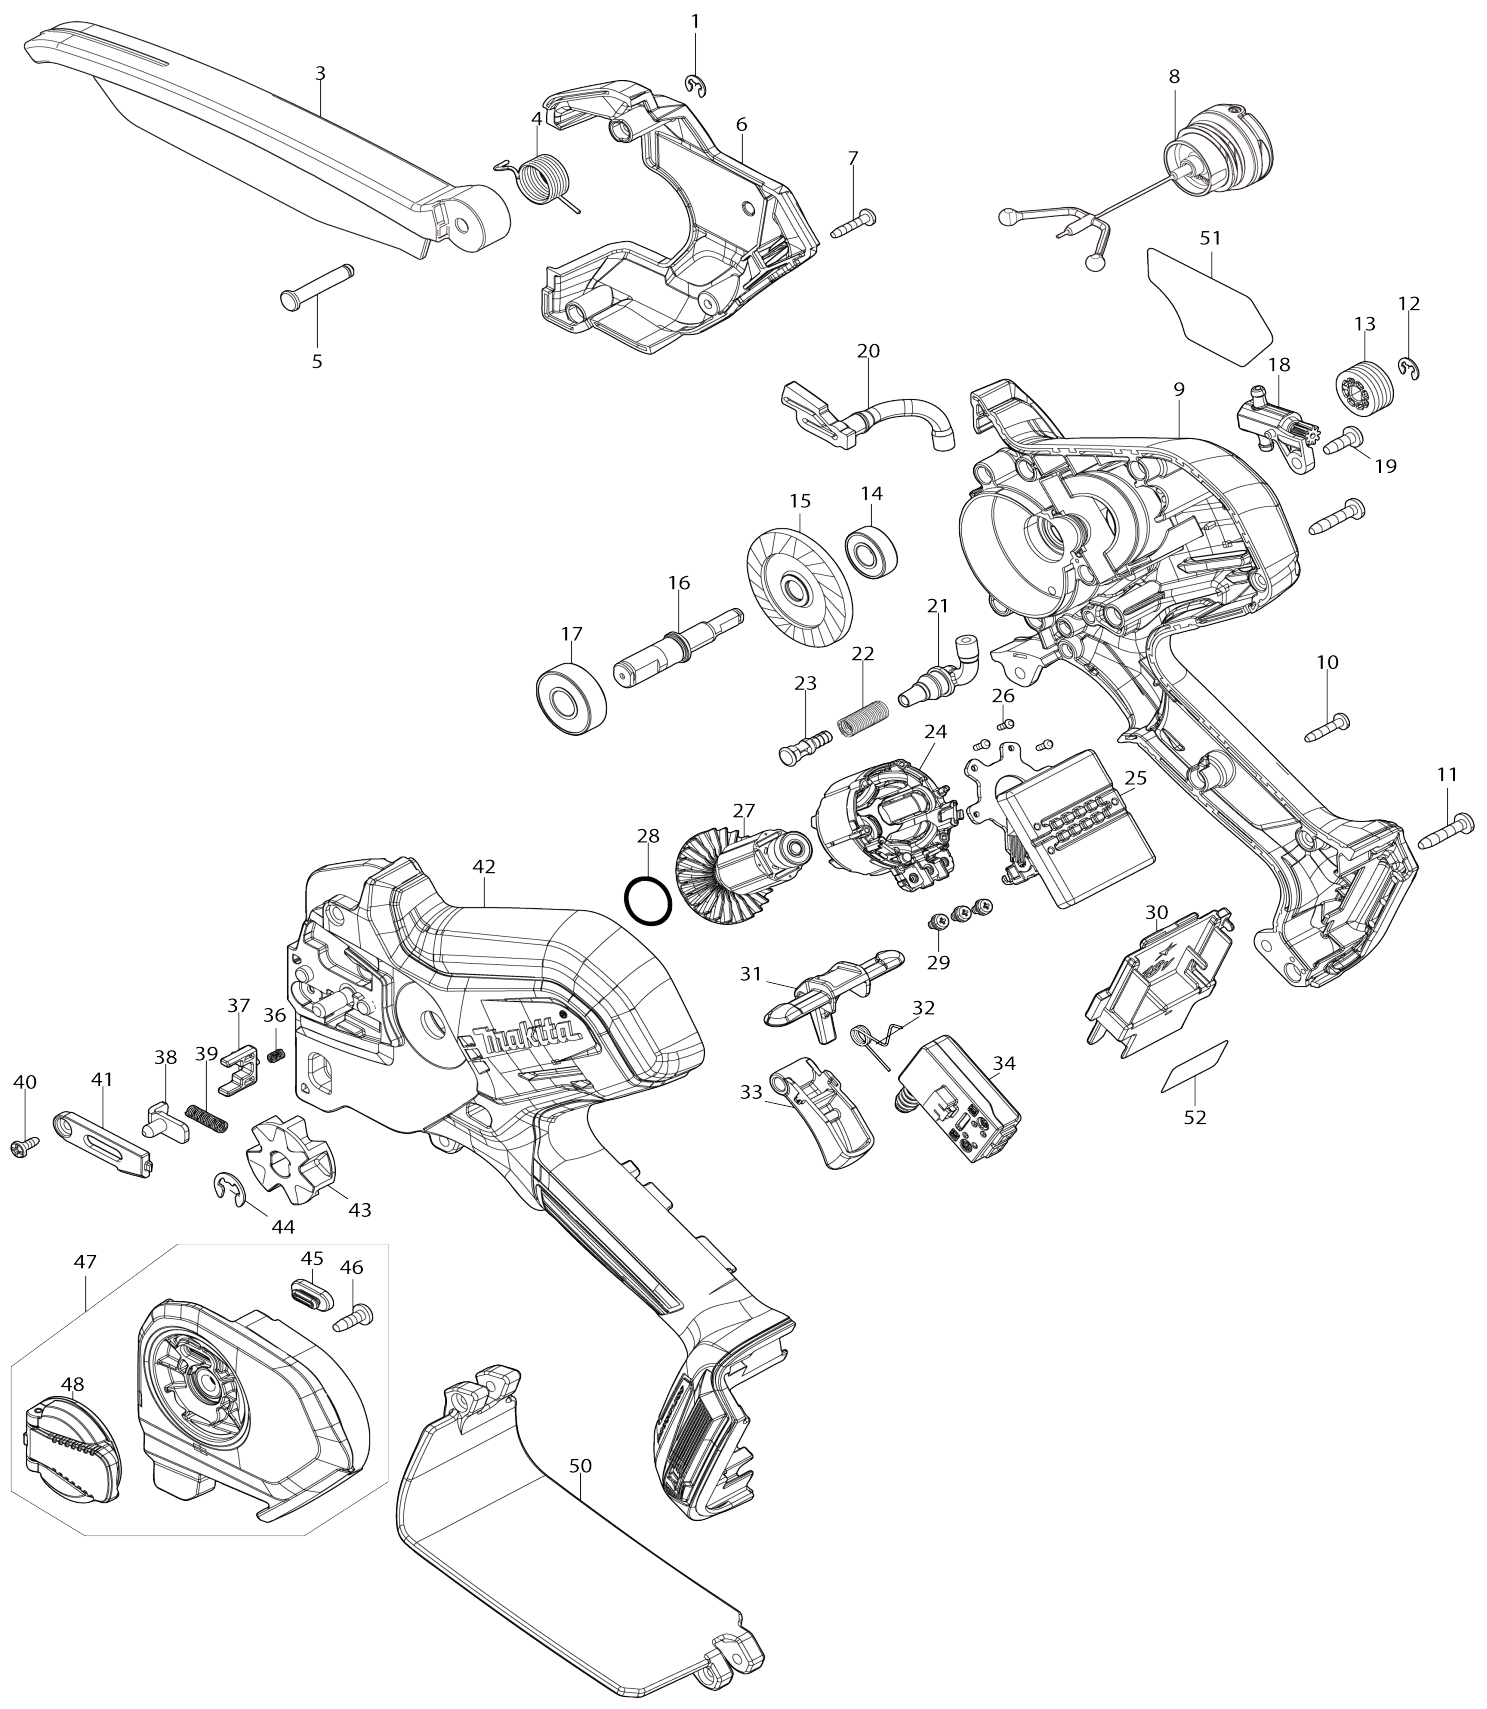

Model No.DUC150 150MM CORDLESS PRUNING SAW

Model No.DUC150 150MM CORDLESS PRUNING SAW

Item No.	Parts No.	Description	Interchangability	Q'ty	New/Old	Note1	Note2
001	961011-9	STOP RING E-4		1			
003	413T68-1	SAFETY COVER		1			
004	232785-2	TORSION SPRING 14		1			
005	256A31-5	SHOULDER PIN 5		1			
006	413L96-8	HOUSING R COVER		1			
007	266429-2	TAPPING SCREW 3X16		3			
008	126832-8	TANK CAP ASSEMBLY		1			
C10	213894-6	O-RING 25		1	*		
C11	213A11-4	O-RING 25	O	1			
009	183Y31-5	HOUSING SET		1			
C10	263005-3	RUBBER PIN 6		2			
C20	347A70-7	TANK GUARD		1			
009		INC. 42					
010	266429-2	TAPPING SCREW 3X16		10			
011	911138-5	P.H.SCREW M4X20 WITH WR		2			
012	961011-9	STOP RING E-4		1			
013	226884-0	WORM GEAR		1			
014	211166-3	BALL BEARING 698DDW		1			
015	227A17-6	SPIRAL BEVEL GEAR 53		1			
016	327A89-2	SPINDLE		1			
017	210059-1	BALL BEARING 6000DDW		1			
018	141N25-0	OIL PUMP COMPLETE		1			
019	266427-6	TAPPING SCREW 4X12		1			
020	422968-4	OIL TUBE 3-60		1			
021	422969-2	OIL TUBE 3-25		1			
022	232774-7	COMPRESSION SPRING 6		1			
023	413L02-3	NIPPLE		1			
024	629B92-8	STATOR		1			
025	620M06-6	CONTROLLER		1			
026	266490-9	TAPPING SCREW PT 2X6		3			
027	619791-8	ROTOR		1			
028	213A05-9	O-RING16		1			
029	652069-6	FLAT HEAD SCREW M3X6		3			
030	643874-2	TERMINAL		1			
031	413L98-4	LOCK OFF LEVER		1			
032	232784-4	TORSION SPRING 6		1			
033	413L97-6	SWITCH LEVER		1			
034	650033-1	SWITCH C3XA-3PSM-1		1			
036	233211-4	COMPRESSION SPRING 2		1			
037	413M02-9	STOPPER		1			
038	347A69-2	TENSION SLIDE		1			
039	232787-8	COMPRESSION SPRING 4		1			
040	266492-5	TAPPING SCREW 3X8		1			
041	413M03-7	COVER		1			
042	183Y31-5	HOUSING SET		1			
C10	263005-3	RUBBER PIN 6		2			
C20	347A70-7	TANK GUARD		1			