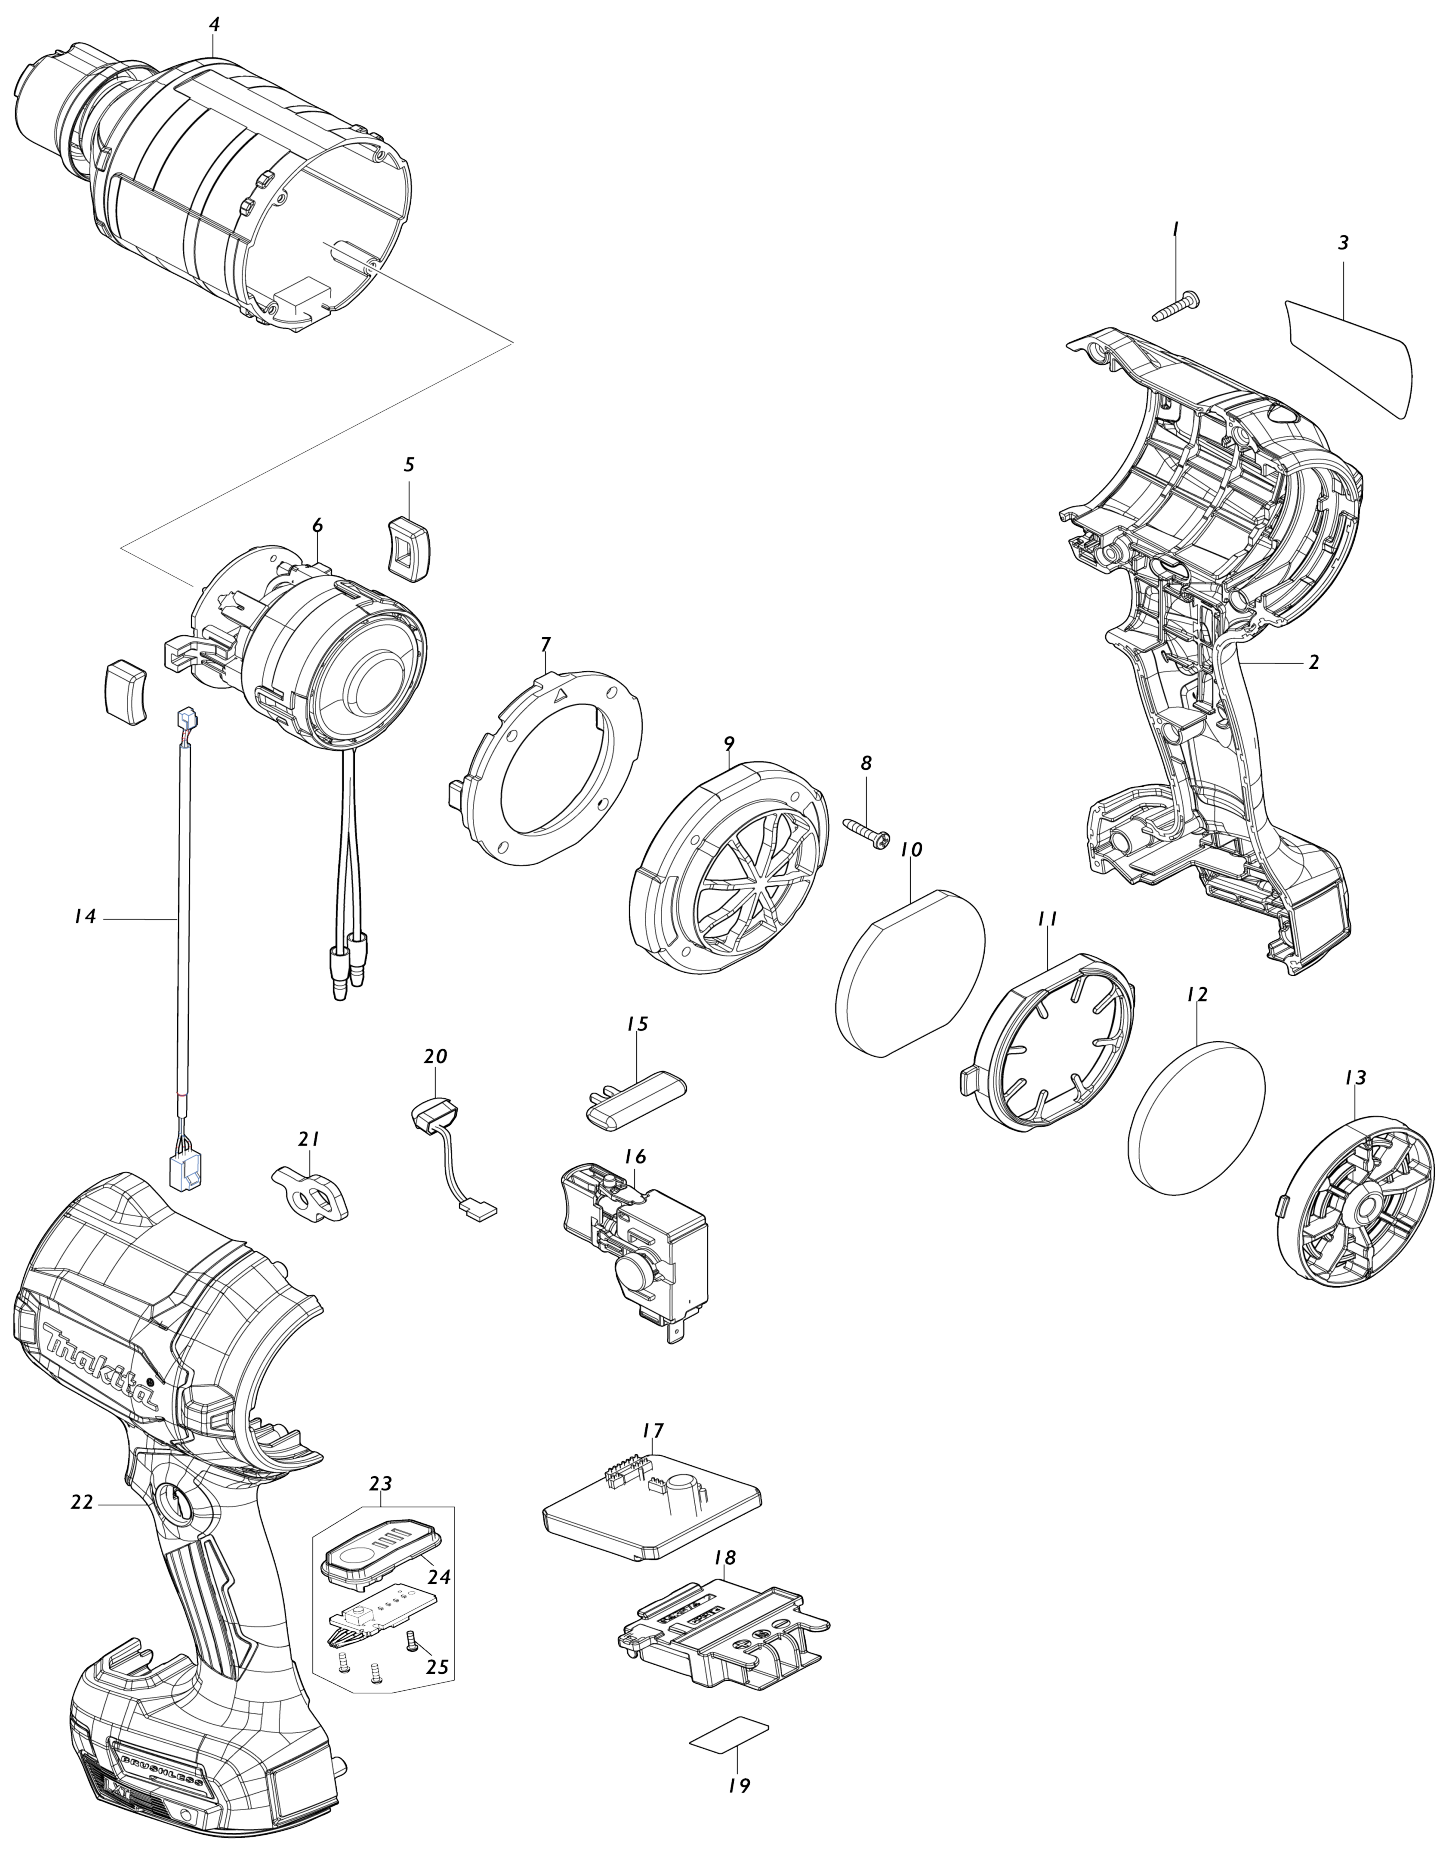

Model No.DAS180 CORDLESS DUST BLOWER

Model No.DAS180 CORDLESS DUST BLOWER

Item No.	Parts No.	Description	Interchangeability	Q'ty	New/Old	Note1	Note2
001	266130-9	TAPPING SCREW BIND PT 3X16		8			
002	183Y77-1	HOUSING SET		1			
C10	263005-3	RUBBER PIN 6		2			
C20	252126-6	HEX. LOCK NUT M4-7		2			
C30	8045T0-0	CAUTION LABEL		1			
D10		INC. 22					
003	8588A8-1	DAS180 NAME PLATE		1			
004	141K56-1	MOTOR HOUSING COMPLETE		1			
C10	422826-4	SPONGE SHEET		1			
005	422816-7	MOTOR COVER SEAL		2			
006	629B99-4	MOTOR ASSEMBLY		1	*		
006-1	629C73-8	MOTOR ASSEMBLY	<	1			
007	422817-5	MOTOR COVER		1			
008	266130-9	TAPPING SCREW BIND PT 3X16		4			
009	413C47-7	REAR COVER		1			
010	422824-8	FILTER A		1			
011	413C49-3	FILTER HOLDER		1			
012	422825-6	FILTER B		1			
013	141G57-5	DUST CAP COMPLETE		1			
C10	263032-0	RUBBER PIN 4		2			
014	638A30-3	LEAD UNIT		1			
015	412697-7	LOCK OFF BUTTON		1			
016	650019-5	SWITCH C3JW-4B-L		1			
017	620L90-5	CONTROLLER		1			
018	643874-2	TERMINAL		1			
019	8588B4-6	DAS180 SERIAL NO. LABEL		1			
020	620521-2	LED CIRCUIT		1			
021	347914-5	STRAP RING		1			
022	183Y77-1	HOUSING SET		1			
C10	263005-3	RUBBER PIN 6		2			
C20	252126-6	HEX. LOCK NUT M4-7		2			
C30	8045T0-0	CAUTION LABEL		1			
D10		INC. 2					
023	620L89-0	INDICATION CIRCUIT COMPLETE		1			
D10		INC. 24,25					
024	687E52-4	SWITCH PLATE COMPLETE		1			
025	266490-9	TAPPING SCREW PT 2X6		3			
A01	191X19-5	WIDE RANGE NOZZLE SET		1			
A02	191X11-1	NOZZLE 3 SET		1			
A03	191X13-7	NOZZLE 7 SET		1			
A04	191X15-3	NOZZLE 13 SET		1			
A05	191X17-9	PINCH VALVE NOZZLE SET		1			
A06	831304-7	ACCESSORY BAG		1			
A07	***DC18RC	DC18RC FAST CHARGER		1			
D10		COMPO-PARTS					
A08	197280-8	BATTERY BL1850B SET		1			
A09	832074-1	TOOL BAG		1			

Please state Parts No. when your order.

Print Date 04/02/2024