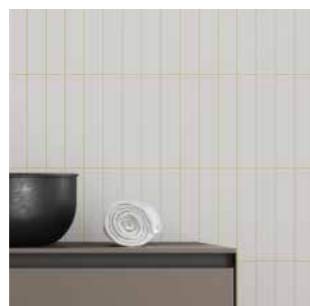

9002 Silk
GO YELLOW
Design: M0420, M1010